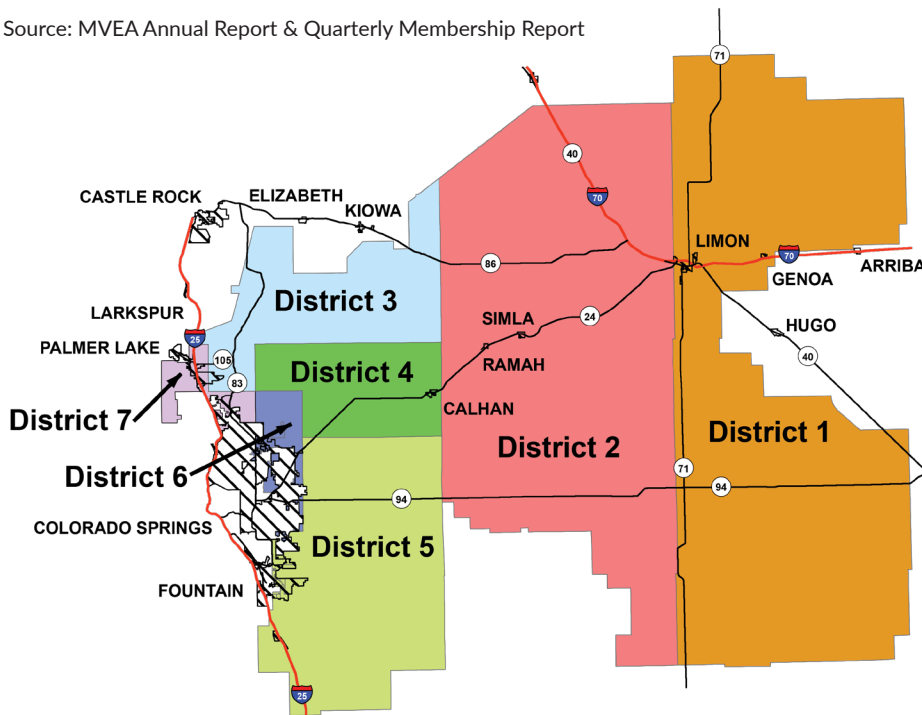

Local. Trusted. Serving You.

BOARD OF DIRECTORS

Kevin L. Paddock, District 5
President

Barry R. Springer, District 6
Vice President

Jim Riggins, District 7
Secretary-Treasurer

Joseph D. Martin, District 1
Assistant Secretary

Rick L. Gordon, District 2, Director

Wayne Vanderschuere, District 3, Director

Jim Beals, District 4, Director

EXECUTIVE LEADERSHIP TEAM

Ruth Marks,
Chief Executive Officer

Andrew Haggard,
Vice President of Energy Resources

Kristi Hobbs,
Human Resources Director

Jaclyn Parmer,
Vice President of Finance

Todd Shaffer,
Vice President of Operations

Scott Simmons,
Vice President of Technical Services

Telephone Numbers

Toll-Free: (800) 388-9881
(719) 495-2283

Falcon Office

11140 E. Woodmen Road
Falcon, CO 80831

Limon Office

1655 5th Street • P.O. Box 1600
Limon, CO 80828

Lobby Hours

Monday - Thursday
7 a.m. to 5:30 p.m.

Visit our website: www.mvea.coop

Stay Connected: Like. Follow. Share.

Make sure to connect with MVEA on social media for timely service and program updates.

www.facebook.com/@MVEAInc

www.linkedin.com/company/mveainc

www.x.com/@MVEAInc

www.youtube.com/@MVEAInc

www.instagram.com/MVEAInc