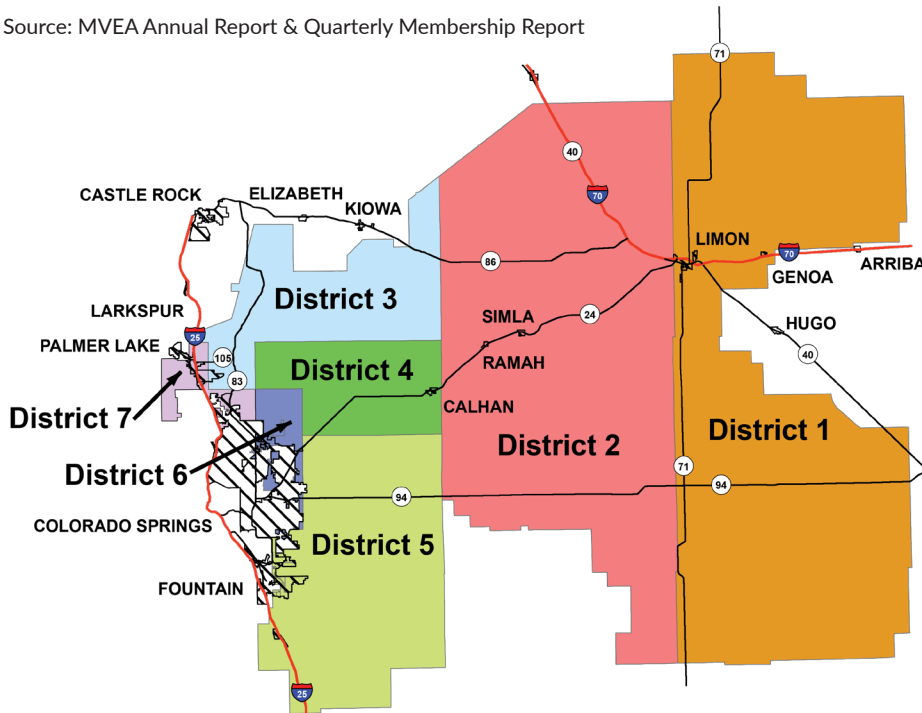

Local. Trusted. Serving You.

BOARD OF DIRECTORS

Kevin L. Paddock, District 5
President

Barry R. Springer, District 6
Vice President

Jim Riggins, District 7
Secretary-Treasurer

Joseph D. Martin, District 1
Assistant Secretary

Rick L. Gordon, District 2, Director

Wayne Vanderschuere, District 3, Director

Jim Beals, District 4, Director

EXECUTIVE LEADERSHIP TEAM

Ruth Marks,
Chief Executive Officer

Andrew Haggard,
Vice President of Energy Resources

Kristi Hobbs,
Human Resources Director

Jaclyn Parmer,
Vice President of Finance

Todd Shaffer,
Vice President of Operations

Scott Simmons,
Vice President of Technical Services

Dustin Smith,
Vice President of Member Engagement

Telephone Numbers

Toll-Free: (800) 388-9881
(719) 495-2283

Falcon Office

11140 E. Woodmen Road
Falcon, CO 80831

Limon Office

1655 5th Street • P.O. Box 1600
Limon, CO 80828

Lobby Hours

Monday - Thursday
7 a.m. to 5:30 p.m.

Visit our website: www.mvea.coop

Stay Connected: Like. Follow. Share.

Make sure to connect with MVEA on social media for timely service and program updates.

www.facebook.com/@MVEAInc

www.linkedin.com/company/mveainc

www.x.com/@MVEAInc

www.youtube.com/@MVEAInc

www.instagram.com/MVEAInc