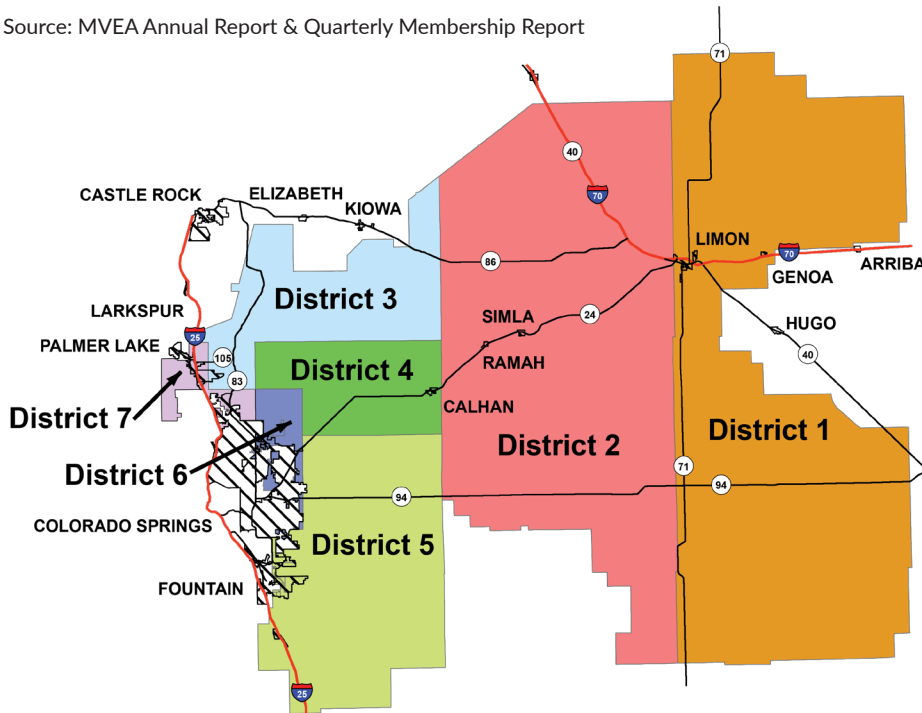

Local. Trusted. Serving You.

BOARD OF DIRECTORS

Kevin L. Paddock, District 5
President

Barry R. Springer, District 6
Vice President

Jim Riggins, District 7
Secretary-Treasurer

Jim Beals, District 4
Assistant Secretary

Joseph D. Martin, District 1, Director

Tye W. Amendt, District 2, Director

Wayne Vanderschuere, District 3, Director

EXECUTIVE LEADERSHIP TEAM

Ruth Marks,
Chief Executive Officer

Andrew Haggard,
Vice President of Energy Resources

Kristi Hobbs,
Human Resources Director

Jaclyn Parmer,
Vice President of Finance

Todd Shaffer,
Vice President of Operations

Scott Simmons,
Vice President of Technical Services

Dustin Smith,
Vice President of Member Engagement

Telephone Numbers

Toll-Free: (800) 388-9881
(719) 495-2283

Falcon Office

11140 E. Woodmen Road
Falcon, CO 80831

Limon Office

1655 5th Street • P.O. Box 1600
Limon, CO 80828

Lobby Hours

Monday - Thursday
7 a.m. to 5:30 p.m.

Visit our website: www.mvea.coop

Stay Connected: Like. Follow. Share.

Make sure to connect with MVEA on social media for timely service and program updates.

www.facebook.com/@MVEAInc

www.linkedin.com/company/mveainc

www.x.com/@MVEAInc

www.youtube.com/@MVEAInc

www.instagram.com/MVEAInc